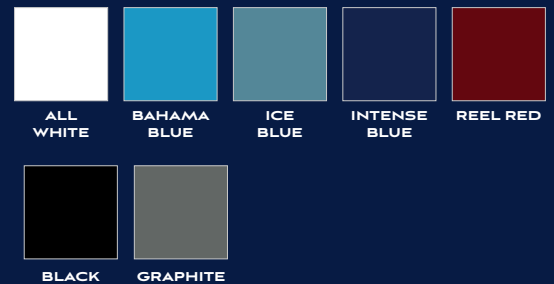

COLOR OPTIONS

OPTIONAL EQUIPMENT

- Premium graphics
- Rigid Industries LED underwater lighting package
- Black Sunbrella® acrylic cockpit cover (over windshield)
- Black Sunbrella® acrylic bimini sun top (n/a w/wake tower)
- Champion Marine Deck for extended platform & walk thru
- Champion Marine Deck full interior cockpit (teak)
- CE Package (IMCI Certificate & Declaration of Conformity plus related hardware)
- Delete extended swim platform (credit)