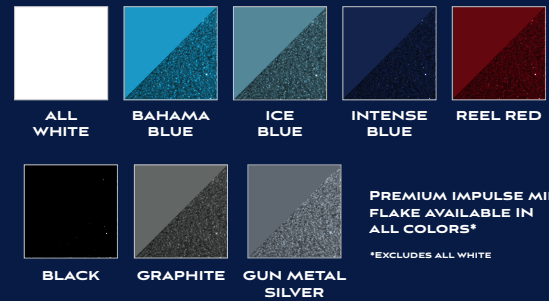

COLOR OPTIONS

OPTIONAL EQUIPMENT

- Premium Impulse Mini Flake color feature
- CE Package (IMCI Certificate & Declaration of Conformity plus related hardware)
- Surf tabs and ZeroOff speed control (only available on Volvo Penta fwd drive engines)