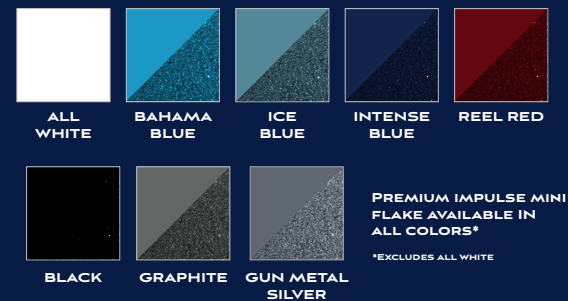

#### HULL & DECK

- Apex hull
- Three-dimensional woven fiberglass
- Composite stringer grid
- Composite transom
- Kevlar laminate reinforcement
- Uni-bond deck joint
- Enviro Responsible Resin
- Fiberglass cockpit
- Color-coded gelcoat feature
- Second gelcoat band w/different color
- Integrated LED docking lights
- Compound curve windshield
- White extended swim platform w/telescoping ladder
- Bow rope locker
- Telescoping four-step bow ladder
- Premium snap-in marine flooring

### COLOR OPTIONS

### OPTIONAL EQUIPMENT

- Premium Impulse Mini Flake color feature
- Color coordinated dash
- Rigid Industries LED underwater lighting package
- Black Sunbrella® acrylic bow cover
- Black Sunbrella® acrylic cockpit (cover over windshield)
- Black Sunbrella® acrylic bimini sun top (n/a w/wake tower)
- Champion Marine Deck exterior
- Champion Marine Deck interior
- CE Package (IMCI Certificate & Declaration of Conformity plus related hardware)