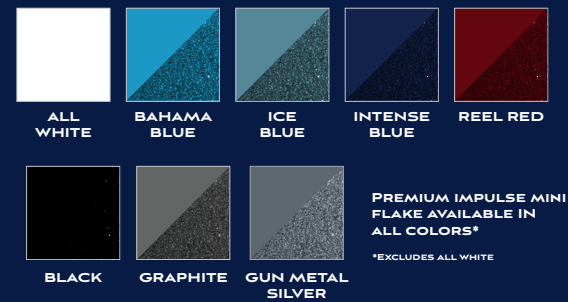

#### HULL & DECK

- Apex hull
- Three-dimensional woven fiberglass
- Composite stringer grid & floor
- Composite transom
- Kevlar laminate reinforcement
- Uni-bond deck joint
- Enviro Responsible Resin
- Fiberglass cockpit
- Color-coded gelcoat feature
- Integrated LED docking lights
- Compound curve windshield
- White extended swim platform w/telescoping ladder
- Color-coordinated extended swim platform

### COLOR OPTIONS

### OPTIONAL EQUIPMENT

- Premium Impulse Mini Flake color feature
- Color-coordinated dash
- Second gelcoat band w/different color
- Delete extended swim platform (credit)
- Rigid Industries LED underwater lighting package
- Black Sunbrella® acrylic bow cover
- Black Sunbrella® acrylic cockpit cover (over windshield)
- Black Sunbrella® acrylic bimini sun top (n/a w/wake tower)
- Champion Marine Deck for integrated swim platform & walk thru (teak)
- Champion Marine Deck for full interior cockpit (teak) (snap-in marine deck N/A)
- CE Package (IMCI Certificate & Declaration of Conformity plus related hardware)