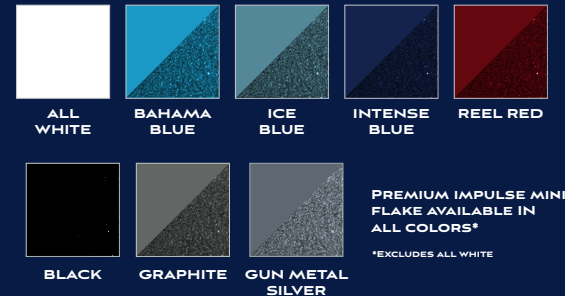

COLOR OPTIONS

OPTIONAL EQUIPMENT

- Kicker® KMC 100 Media Center, AM/FM, Bluetooth, USB, iPod/iPhone, Kicker® speakers
- Champion Command system
- Stereo power package w/amp, sub woofer, remote & dual battery switch
- Quick connect comfort cushion package
- Trim tabs w/indicators
- Raw water wash down
- All-weather passenger cockpit fold-down seats w/slide swivel
- Casting pedestal
- Driver & passenger AirWave™ pedestal upgrade
- RGB interior lighting package
- Rigid Industries LED underwater lighting package
- Rear casting deck extension
- Black Subrella® acrylic bimini top, front/side curtains, sloper & boot
- CE Package (IMCI Certificate & Declaration of Conformity plus related hardware)
- Humminbird network kit